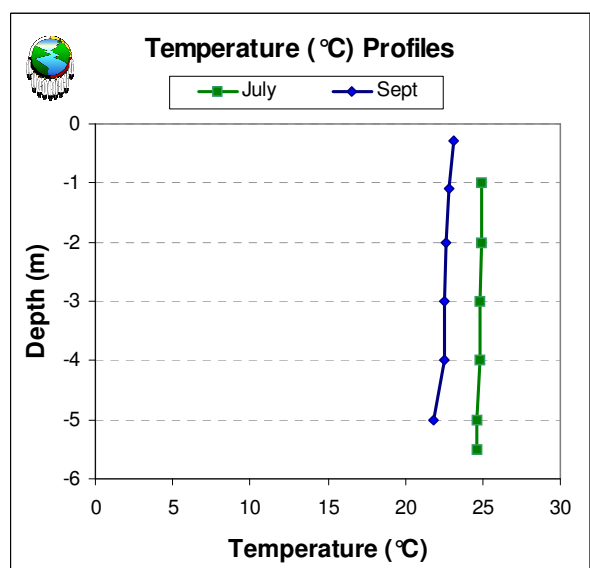

Portage Lake West Basin ★

Profiles taken at 1 meter increments near the deepest location within that basin area. Hydrolab DS5 was used to gather data points.

Portage Lake Middle Basin ★

Profiles taken at 1 meter increments near the deepest location within that basin area. Hydrolab DS5 was used to gather data points.

Portage Lake East Basin ★

Profiles taken at 1 meter increments near the deepest location within that basin area. Hydrolab DS5 was used to gather data points.