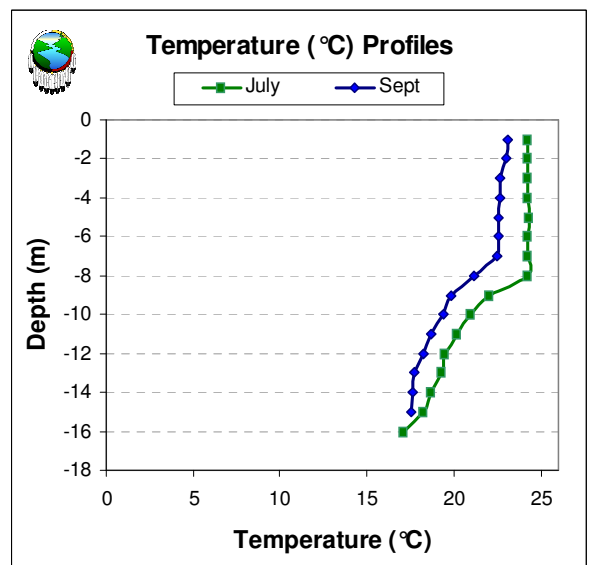

Portage Lake West Basin ★

Profiles taken at 1 meter increments near the deepest location within that basin area. Hydrolab DS5 was used to gather data points.

Portage Lake Middle Basin ★

Profiles taken at 1 meter increments near the deepest location within that basin area. Hydrolab DS5 was used to gather data points.

Portage Lake East Basin ★

Profiles taken at 1 meter increments near the deepest location within that basin area. Hydrolab DS5 was used to gather data points.