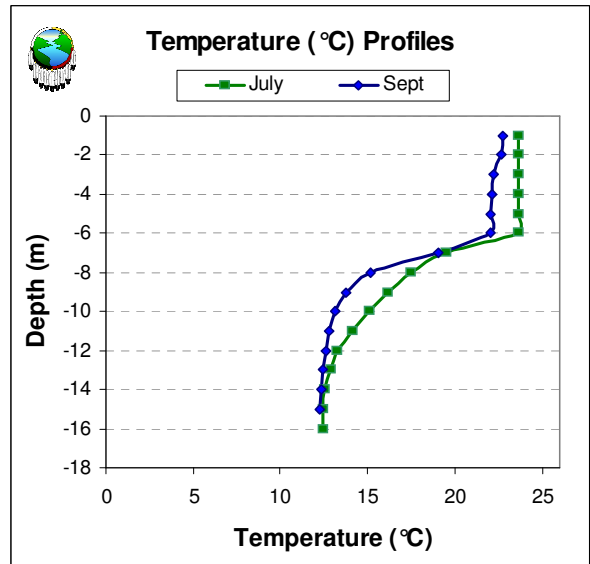

Portage Lake West Basin ★

Profiles taken at 1 meter increments near the deepest location within that basin area. Hydrolab DS5 was used to gather data points.

Portage Lake Middle Basin ★

Profiles taken at 1 meter increments near the deepest location within that basin area. Hydrolab DS5 was used to gather data points.

Portage Lake East Basin ★

Profiles taken at 1 meter increments near the deepest location within that basin area. Hydrolab DS5 was used to gather data points.