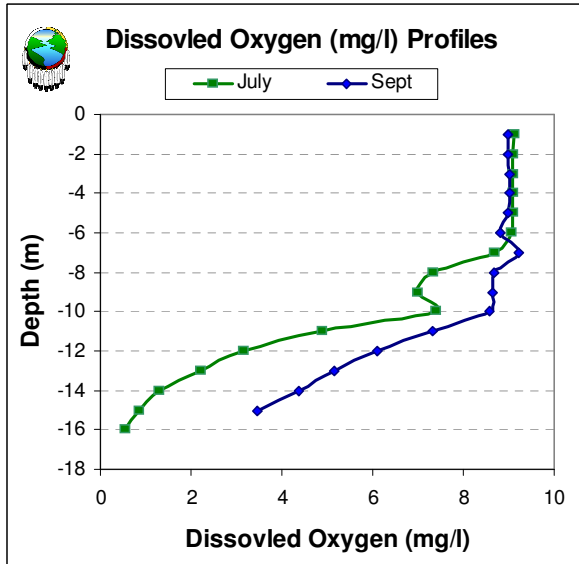

Portage Lake West Basin ★

Profiles taken at 1 meter increments near the deepest location within that basin area. Hydrolab DS5 was used to gather data points.

Portage Lake Middle Basin ★

Profiles taken at 1 meter increments near the deepest location within that basin area. Hydrolab DS5 was used to gather data points.

Portage Lake East Basin ★

Profiles taken at 1 meter increments near the deepest location within that basin area. Hydrolab DS5 was used to gather data points.