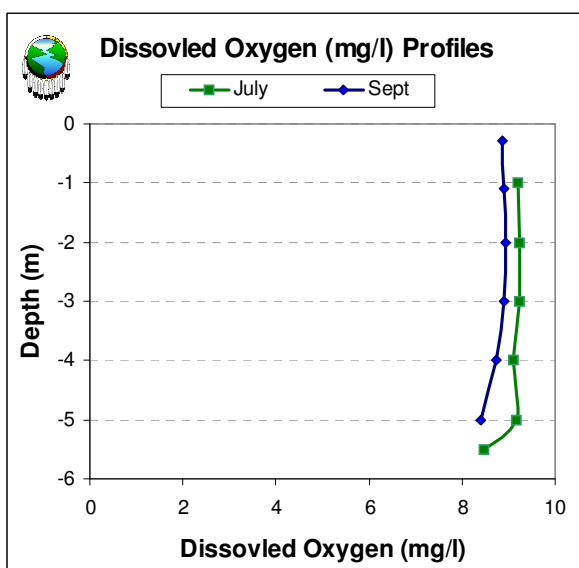

Portage Lake West Basin ★

Profiles taken at 1 meter increments near the deepest location within that basin area. Hydrolab DS5 was used to gather data points.

Portage Lake Middle Basin ★

Profiles taken at 1 meter increments near the deepest location within that basin area. Hydrolab DS5 was used to gather data points.

Portage Lake East Basin ★

Profiles taken at 1 meter increments near the deepest location within that basin area. Hydrolab DS5 was used to gather data points.