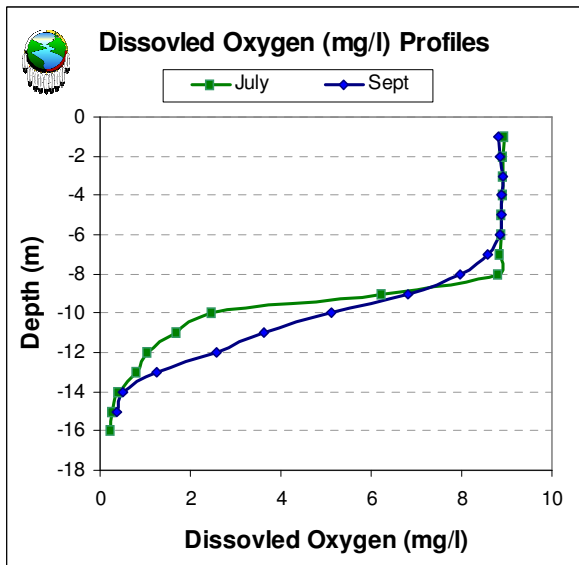

Portage Lake West Basin ★

Profiles taken at 1 meter increments near the deepest location within that basin area. Hydrolab DS5 was used to gather data points.

Portage Lake Middle Basin ★

Profiles taken at 1 meter increments near the deepest location within that basin area. Hydrolab DS5 was used to gather data points.

Portage Lake East Basin ★

Profiles taken at 1 meter increments near the deepest location within that basin area. Hydrolab DS5 was used to gather data points.